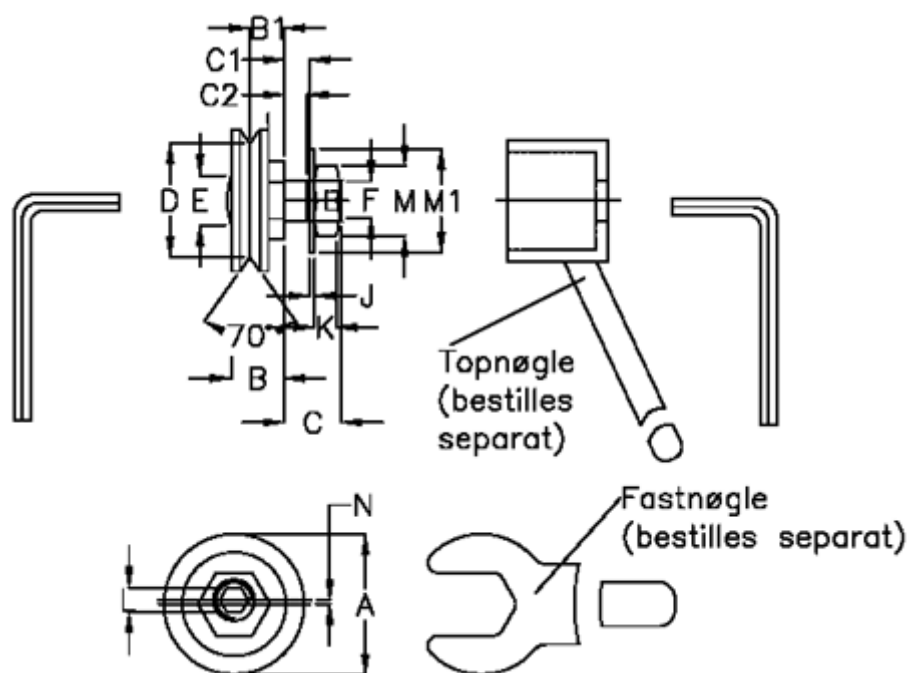

Article number: 0571509580

Description: Hepco GV3 bearing GSJ 580 E  
Slimline With Short Stud

## Measures

a = 58.0	F	= M14 x 1,5
B = 22.8	J	= 1.60
B1 = 14.3	K	= 8.0
C = 17.8	L	= 6.0
C1 = 8.2	M	= 22
C2 = 5.7	M1	= 28
D = 46.08	N	= 1.50
E = 23.5	Weight kg/1000	= 0.280